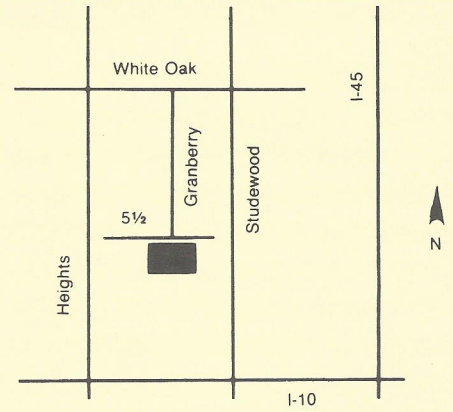

HARDWOOD LUMBER CO.

700 E. 51/2 St. (In The Heights)
 Houston, Texas 77007
 (713) 862-6628
 Hours: M-F 7:30-5:00, Sat. 8:30-1:30

We stock over 65 species of lumber including
 hard to find exotics!

Also: Plywood, Veneer, Moulding, Formica,
 Custom Milling, Woodworking Tools, Books, etc.